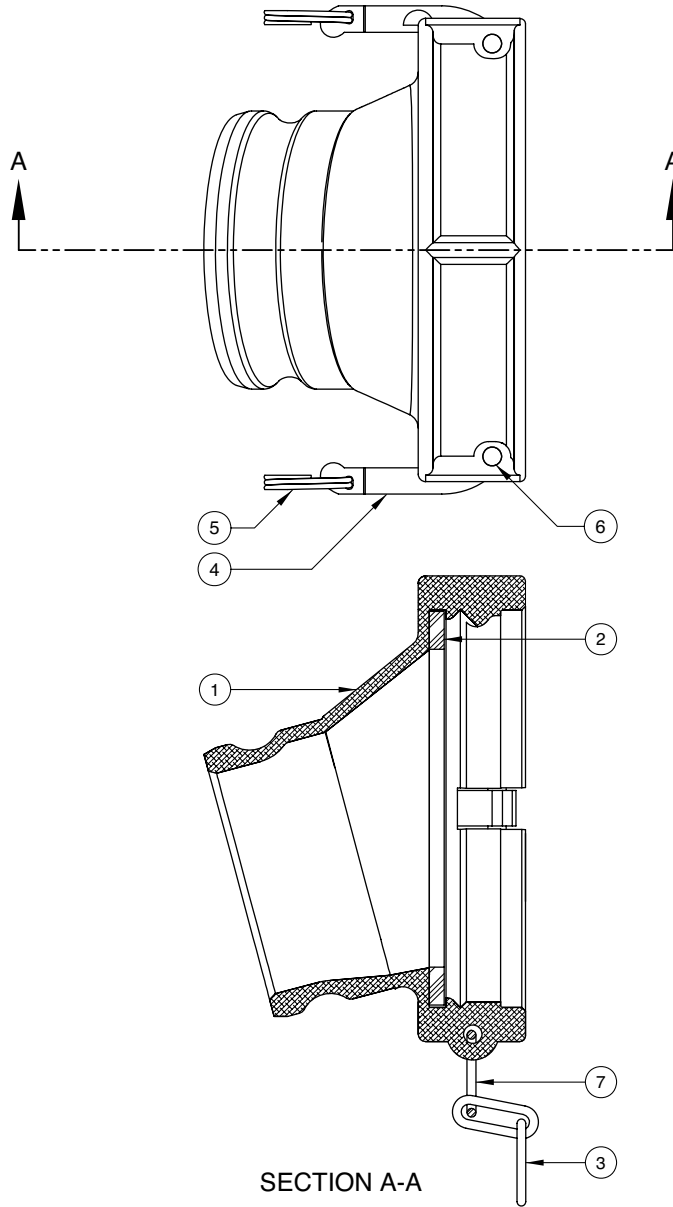

871A-AL40 4" Gravity Coupler

Replacement Parts

Rev. 0, January 2003

ITEM	PART NUMBER	DESCRIPTION	QTY.
1	E00221A	BODY	1
2	H08347M	GASKET (BUNA)	1
3	H20325M	CHAIN	1
4	D10184M	KAM ARM	2

ITEM	PART NUMBER	DESCRIPTION	QTY.
5	H20550M	FINGER RING	2
6	H20144M	GROOVE PIN	2
7	H08328M	CONNECTOR RING	1