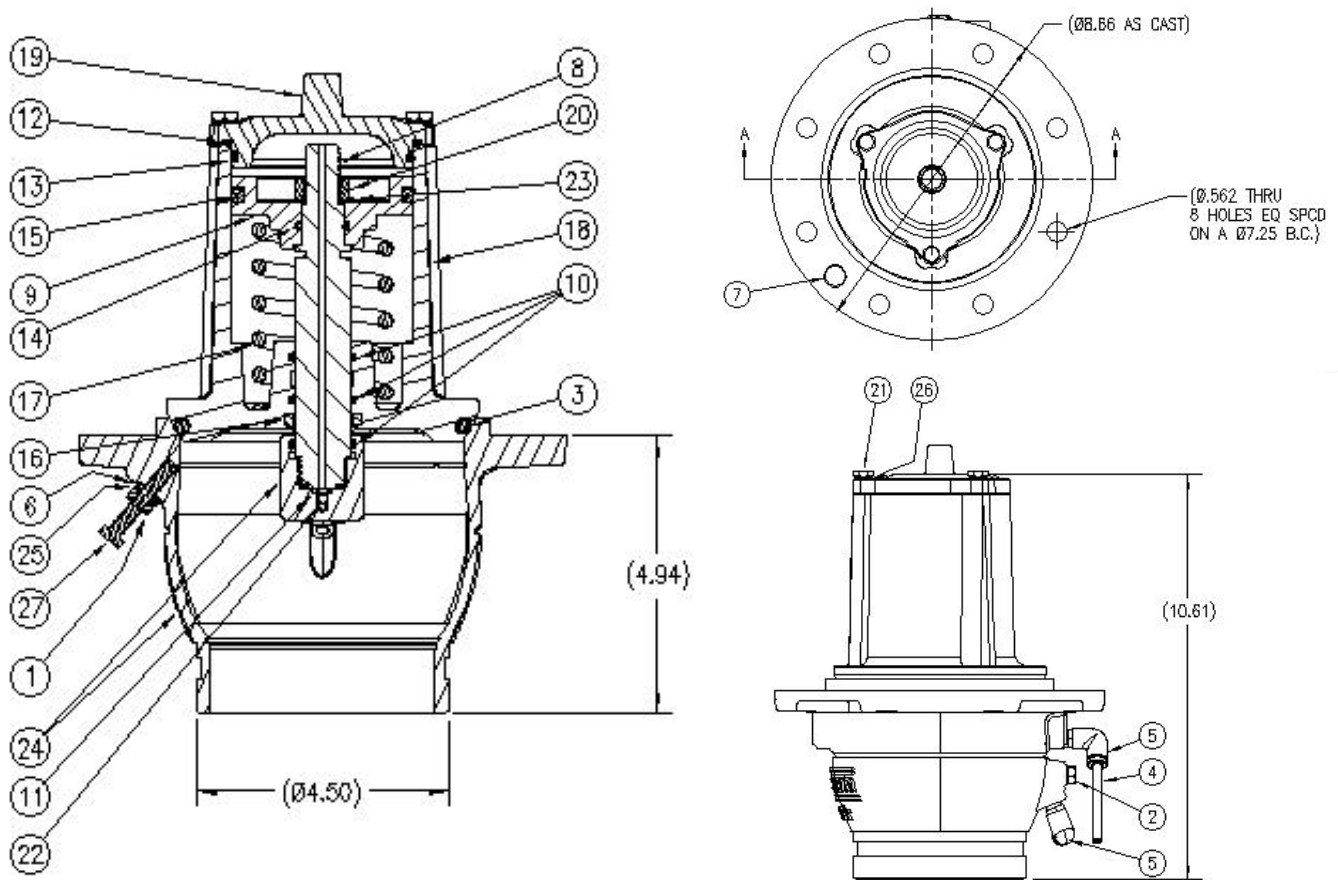

## VA7182 5"X4" MAXAIR II EMERGENCY VALVE

| ITEM | PART NUMBER | DESCRIPTION             | QTY. |
|------|-------------|-------------------------|------|
| 1    | 1088        | HEX NUT                 | 1    |
| 2    | 5047        | FUSIBLE PLUG            | 1    |
| 3    | 6959        | O-RING, TEF-O-SIL       | 1    |
| 4    | 9052        | AIR TUBING              | 1    |
| 5    | 9489        | AIR FITTING             | 1    |
| 6    | 10344       | WASHER                  | 1    |
| 7    | 12080       | PLUG PIPE               | 1    |
| 8    | 12296       | MAXAIR PISTON ROD       | 1    |
| 9    | 12407       | MAXAIR PISTON, MACHINED | 1    |
| 10   | 12299       | O-RING, VITON           | 3    |
| 11   | 12300       | O-RING, VITON           | 1    |
| 12   | 12470       | O-RING, VITON           | 1    |
| 13   | 12471       | O-RING, BUNA            | 1    |
| 14   | 12303       | O-RING, BUNA            | 1    |

| ITEM | PART NUMBER | DESCRIPTION       | QTY. |
|------|-------------|-------------------|------|
| 15   | 12469       | SEAL, U-CUP       | 1    |
| 16   | 12305       | SEAL, WIPER       | 1    |
| 17   | 12306       | SPRING, MAXAIR    | 1    |
| 18   | 12404       | MAXAIR POPPET     | 1    |
| 19   | 12406       | MAXAIR POPPET CAP | 1    |
| 20   | 12321       | HEX NUT           | 1    |
| 21   | 12525       | HEX CAP SCREW     | 3    |
| 22   | 12324       | BALL PLUG         | 1    |
| 23   | 12378       | LOCK WASHER       | 1    |
| 24   | 12382       | MAXAIR BODY       | 1    |
| 25   | H20312M     | WASHER            | 1    |
| 26   | H50086M     | LOCK WASHER       | 3    |
| 27   | 12322       | HEX CAP SCREW     | 1    |