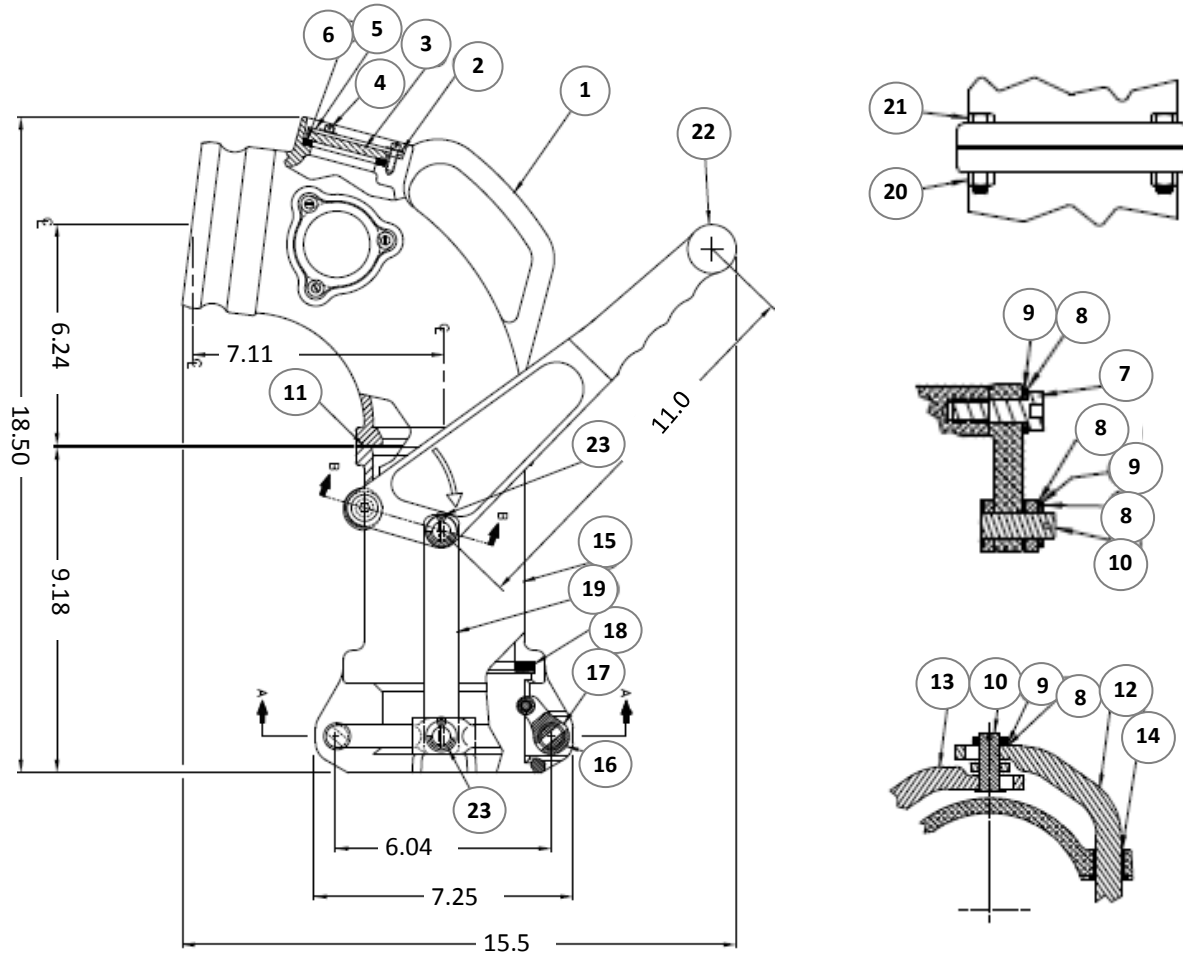

60TT 4" Product Delivery Elbow

ITEM	PART NUMBER	DESCRIPTION	QTY.	ITEM	PART NUMBER	DESCRIPTION	QTY.
1	E00266	UPPER BODY	1	18	H04137M	GASKET	1
2	H04225M	LOCK WASHER	9	19	C10146M	LINK	1
3	H20583M	SIGHT GLASS	3	20	H06151M	HEX NUT	4
4	H52471M	SCREW	9	21	H03114M	SCREW	4
5	H04135M	RETAINING PLATE	3	22	C10125M	HANDLE	1
6	H20010M	GASKET	3	23	H07281M	COTTER PIN	2
7	H20509M	BOLT	1	REPAIR PARTS			
8	H083866M	FLAT WASHER	6				
9	H10088M	SPRING WASHER	4	E00266	UPPER BODY ASSY W WINDOWS		
10	H20373M	PIN	2	60WRK	WINDOW REPLACEMENT		
11	H10039M	GASKET	1	60TTK	YOKE ASSY REPLACEMENT KIT		
12	C10144M	DRIVE STEM OUT	1	60TRK	HANDLE/LINKAGE REPLACEMENT		