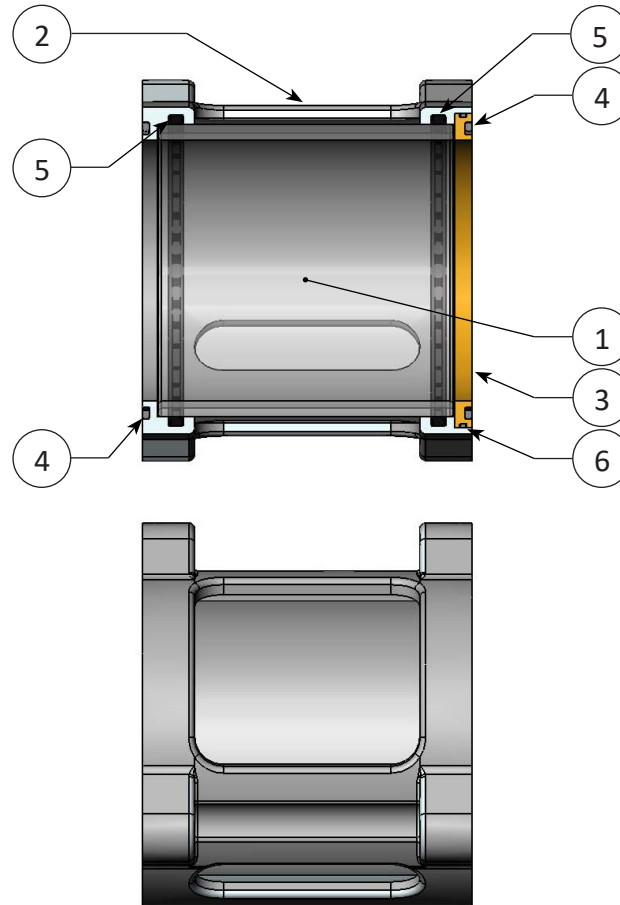

Sight Glass Assembly

01-05-016RP

10644M Sight Glass Assembly
for 14" Centers

10698M Sight Glass Assembly
for 11" Centers

ITEM	PART NUMBER	DESCRIPTION	QTY.
1	10569M	COLLECTOR SIGHT GLASS HOUSING, 14" CENTERS	1
1	10568M	COLLECTOR SIGHT GLASS HOUSING, 11" CENTERS	1
2	10525M	SIGHT GLASS FOR 14" CENTERS	1
2	10524M	SIGHT GLASS FOR 11" CENTERS	1
3	10507M	SEAL RING, COLLECTOR SIGHT GLASS	1
4	10494M	O-RING, 102 x 3 (.118 x 4.016) NITRILE	2
5	10495M	O-RING, 104 x 4 (.157 x 4.094) NITRILE	2
6	10496M	O-RING, 106.67 x 1.78 (.070 x 4.239) NITRILE	1
-	10576M	SCREW, M10 x 1.5 x 35, ZINC PLATED	6
-	10740M	LOCK WSHR, M10, ZINC PLATED	6